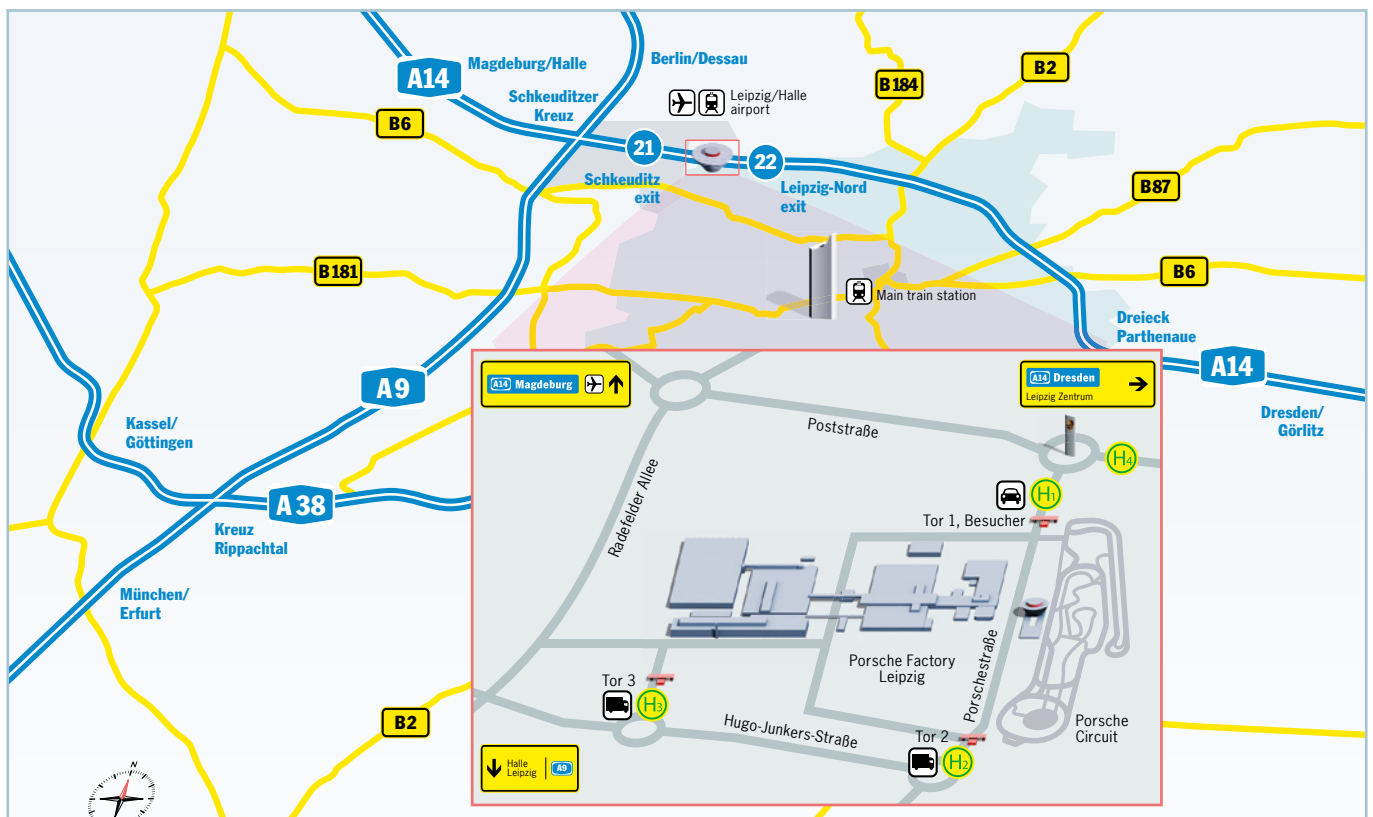

From the city centre/main train station

1) By public transport

- Take Tram 10/11 (towards Wahren/Schkeuditz)
- Exit Tram at Leipzig-Wahren
- Transfer to Bus 91 or 91E (towards GVZ Nord, Sattlerweg), exit at GVZ Nord/Porschestraße or Porsche Nordtor

2) By car

- Louise-Otto-Peters-Allee/S 1
- Follow signs 'Porsche Werk/GVZ/Tor 1' (Porsche Factory/GVZ/Gate1)

Entrance: Gates 2 + 3, Deliveries Tor 2 + 3, Anlieferung

A 14 from Dresden

- Exit Leipzig-Nord
- Follow signs 'Porsche Werk/Tor 2 + 3' (Porsche Factory/Gates 2 + 3)

A 14 from Halle

- Exit Schkeuditz
- Turn right onto Radefelder Allee/S 8
- Follow signs 'Porsche Werk/Tor 2 + 3' (Porsche Factory/Gates 2 + 3)

Satnav data:

Porsche Werk Leipzig
Porschestraße 1
04158 Leipzig

Delivery entrance Visitor entrance

Bus 91E, Porsche Nordtor Bus 91, Porsche Südtor Bus 91, Porsche Tor 3 Bus 91, GVZ Nord/ Porschestraße