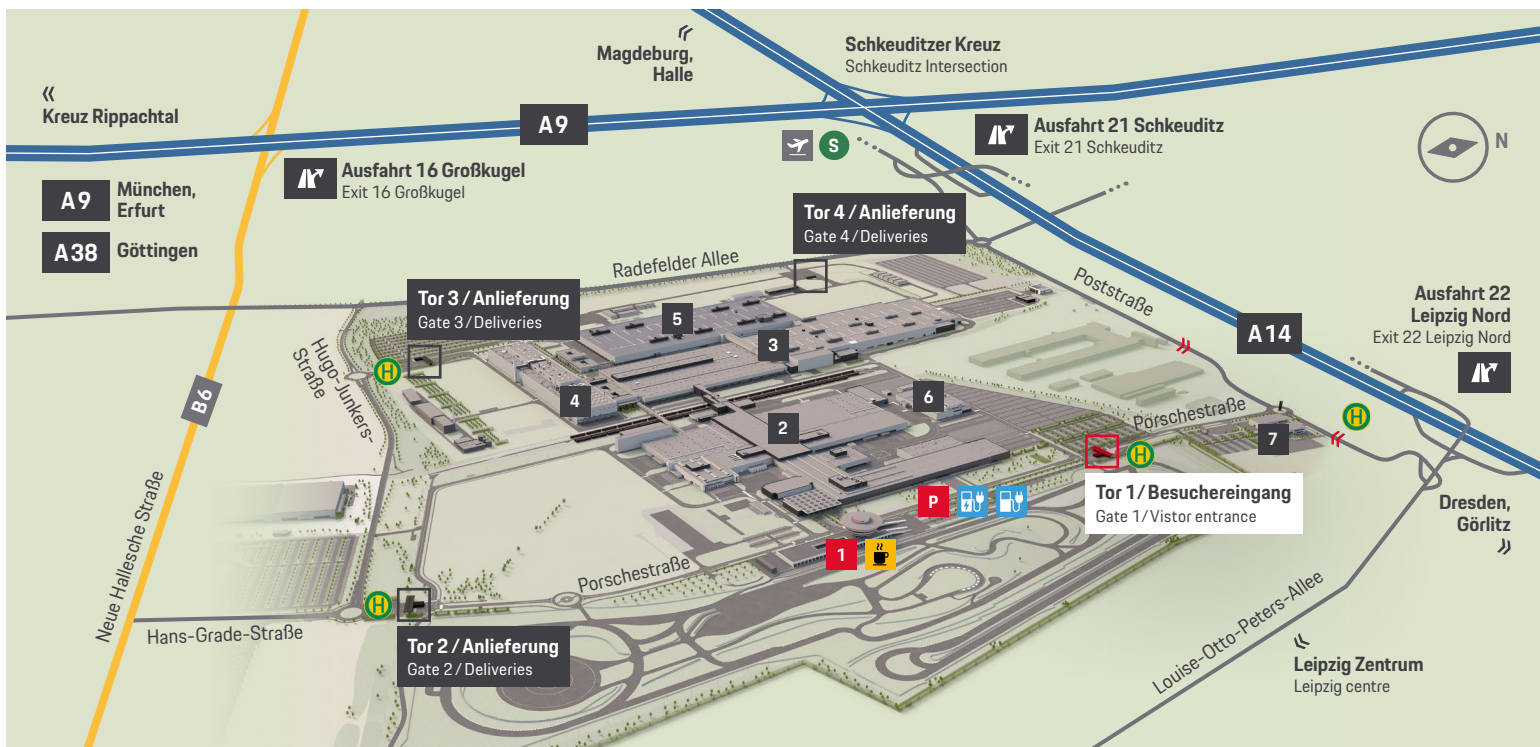

› Mit dem PKW

- Louise-Otto-Peters-Allee/ S 1
- Beschilderung Porsche Werk/ GVZ/ Tor 1

Anlieferung – Zufahrt zum Tor 2 + 3 + 4

A 14 aus Richtung Dresden

- Ausfahrt Leipzig-Nord
- Beschilderung Porsche Werk/ Tor 2 + 3

- Turn right onto Flughafenallee/ Radefelder Allee/ S 8
- Follow signs for "Porsche Werk/ GVZ Nord/ Tor 1"

From the city centre/ main train station

› By public transport

- Take tram 10/ 11 (towards Wahren/ Schkeuditz)
- Exit tram at Leipzig-Wahren
- Transfer to bus 91 or 91E (towards GVZ Nord/ Sattlerweg), exit at GVZ Nord/ Porschestraße or Porsche Nordtor

› By car

- Louise-Otto-Peters-Allee/ S 1
- Follow signs for "Porsche Werk/ GVZ Nord/ Tor 1"

Deliveries – Entrance to gate 2 + 3 + 4

A 14 from Dresden

- Exit Leipzig-Nord
- Follow signs for "Porsche Werk/ Tor 2 + 3"

A 14 from Halle

- Exit Schkeuditz
- Turn right onto Radefelder Allee/ S 8
- Follow signs for "Porsche Werk/ Tor 2 + 3"

Satnav data

Porsche Werk Leipzig
Porschestraße 1 · 04158 Leipzig
Latitude: 51.410000 Longitude: 12.295556